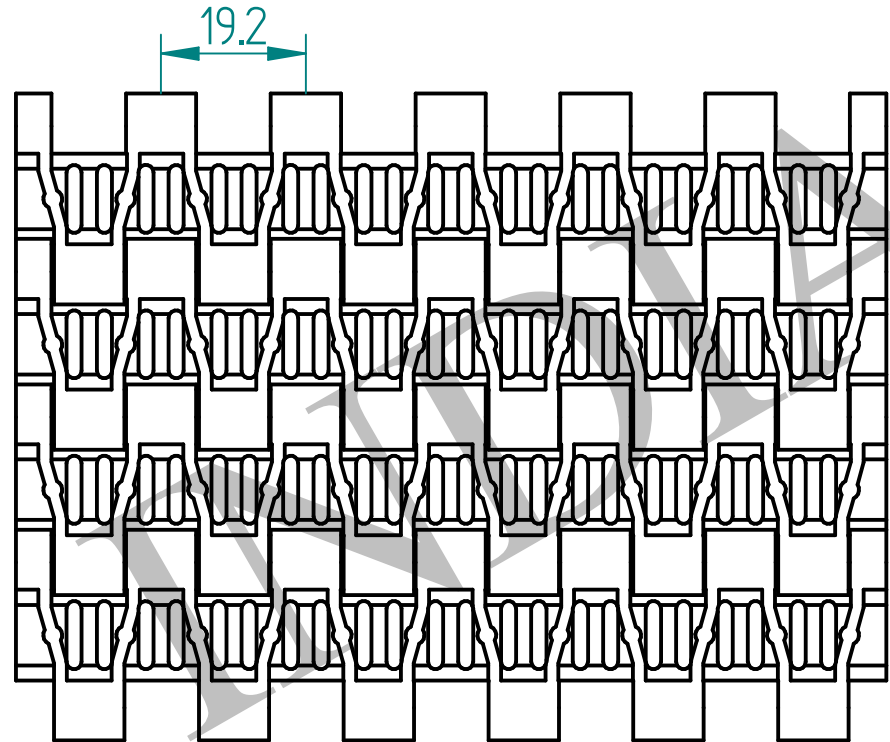

T-300 PERFORATED PLAIN

ATC

	SIGN	DATE	ATC CHAINS INDIA	
DRAWN BY:				
CHECKED BY:			CUSTOMER:	
APPROVED BY:			CUSTOMER DWG. NO.:	
DWG. NO.:			WEIGHT:	MATERIAL:
			SCALE:	
			ALL DIMENSIONS ARE IN MM	
			A4	