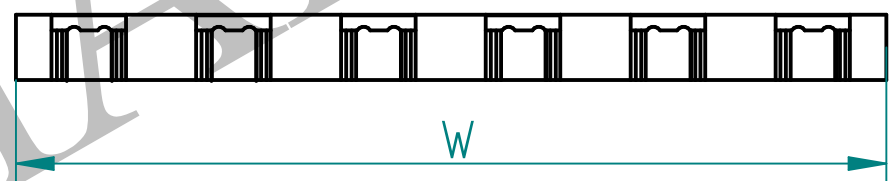

T-300 PERFORATED PLAIN

ATC

	SIGN	DATE	ATC CHAINS INDIA	
DRAWN BY:				
CHECKED BY:			CUSTOMER:	
APPROVED BY:			CUSTOMER DWG. NO.:	
DWG. NO.:			WEIGHT:	MATERIAL:
			SCALE:	
			ALL DIMENSIONS ARE IN MM	
			A4	